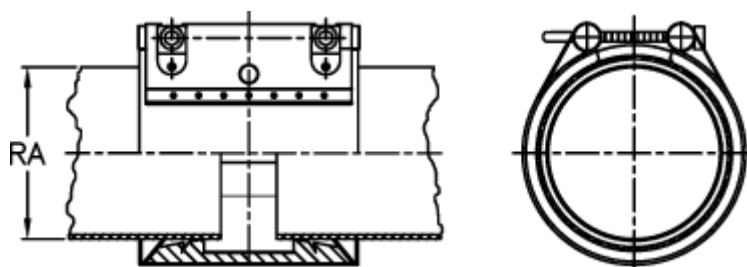

# Data Sheet

Article number: 025748400182

Description: Norma Connect pipe coupling  
GRIP E W2 Ø=182,0 NBR, 10 bar

## Measures

---

Note = Kontakt os for yderligere informationer.

RA = 182